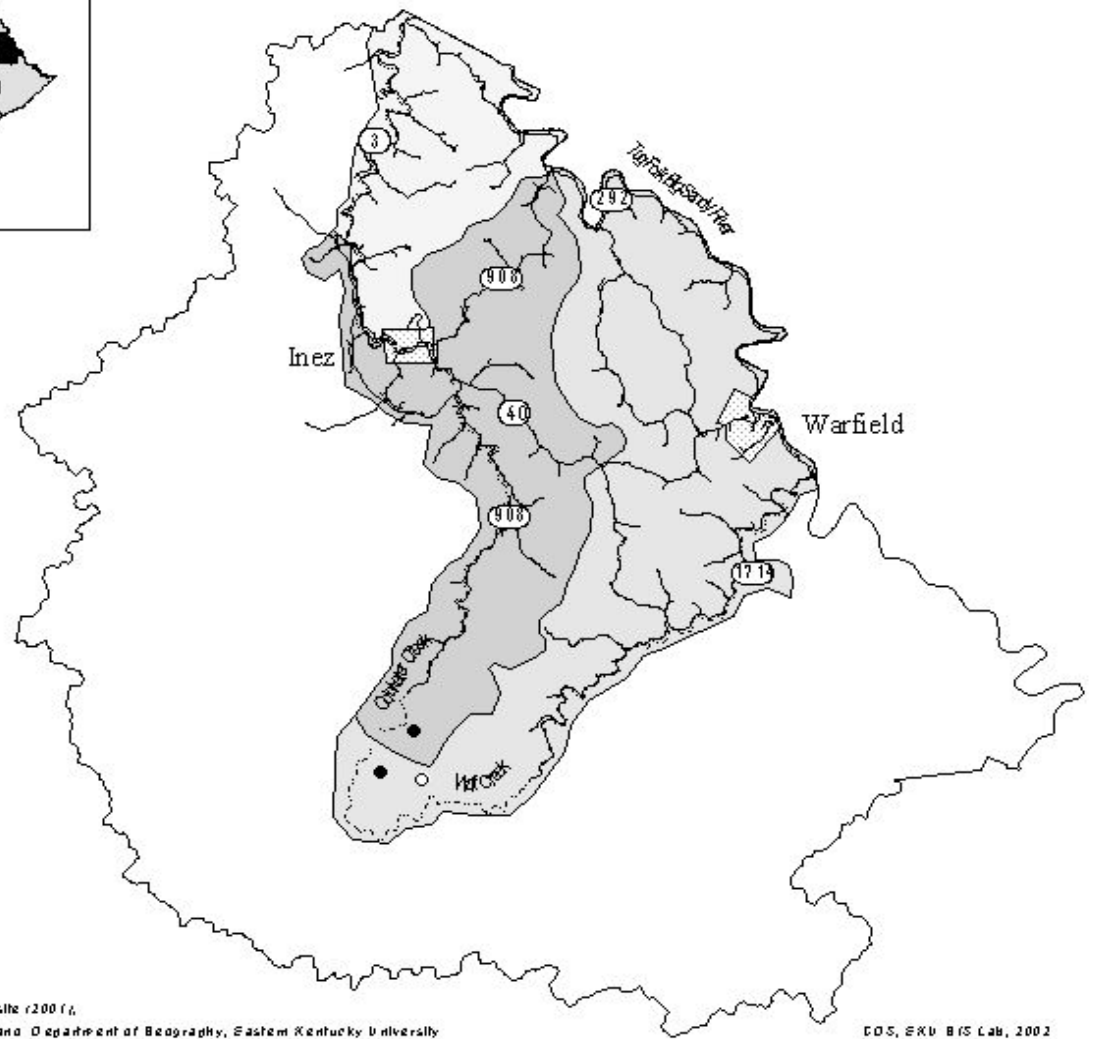

**Kentucky Appalachian Regional Commission
Counties**

● Martin County

Miles

Key To Features

Survey Districts

A Team

B Team

C Team

Survey Routes

Communities

Impoundment

Impoundment Release Points

**PRIMARY SURVEY ROUTES
IN IMPACT ZONE
MARTIN COUNTY, KENTUCKY**

Source: ARC Website (2007),
ESRI Data (2007) and Department of Geography, Eastern Kentucky University